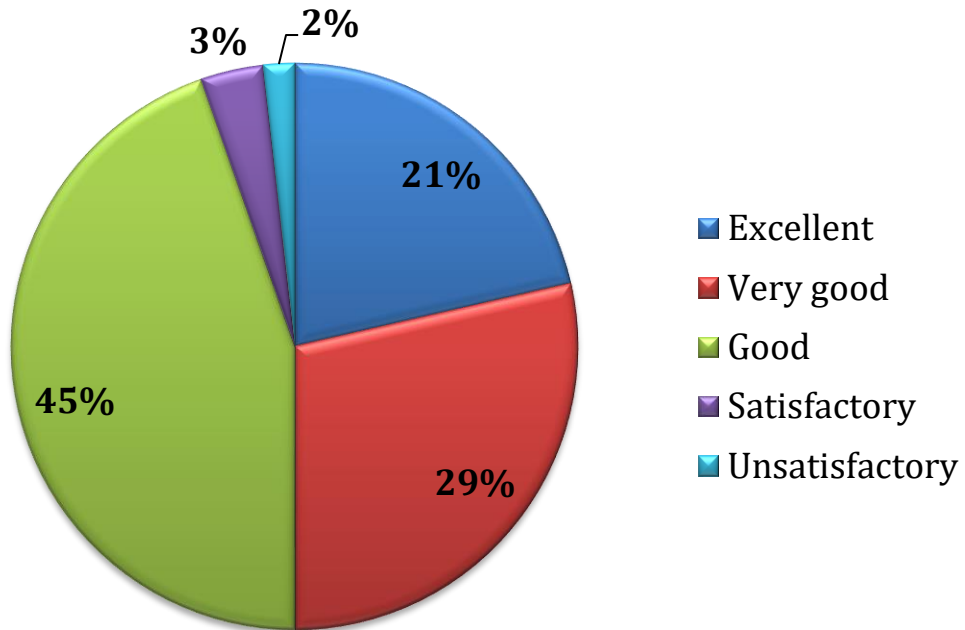

GOVT. POSTGRADUATE COLLEGE, GUNA

Affiliated to Jiwaji University, Gwalior (M.P.)

Phone No.: 07542-251641

Email : hepgcguna@mp.gov.in

Website : <https://pgcollegeguna.in/>

9. There is an effective system of course communication in the institution.