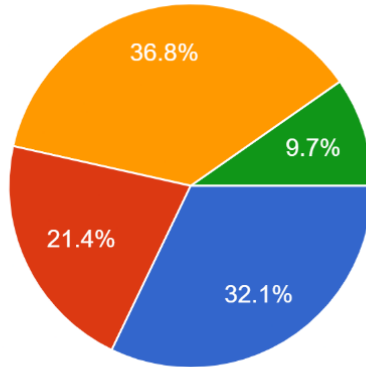

GOVT. POSTGRADUATE COLLEGE, GUNA

Affiliated to Jiwaji University, Gwalior (M.P.)

Phone No.: 07542-251641

Email : hepgcguna@mp.gov.in

Website : <https://pgcollegeguna.in/>

1. पाठ्यक्रम की विषय सामग्री (Content of the course)

10,711 responses

- उत्कृष्ट (Excellent)
- अतिउत्तम (Very Good)
- उत्तम (Good)
- संतोषजनक (Satisfactory)