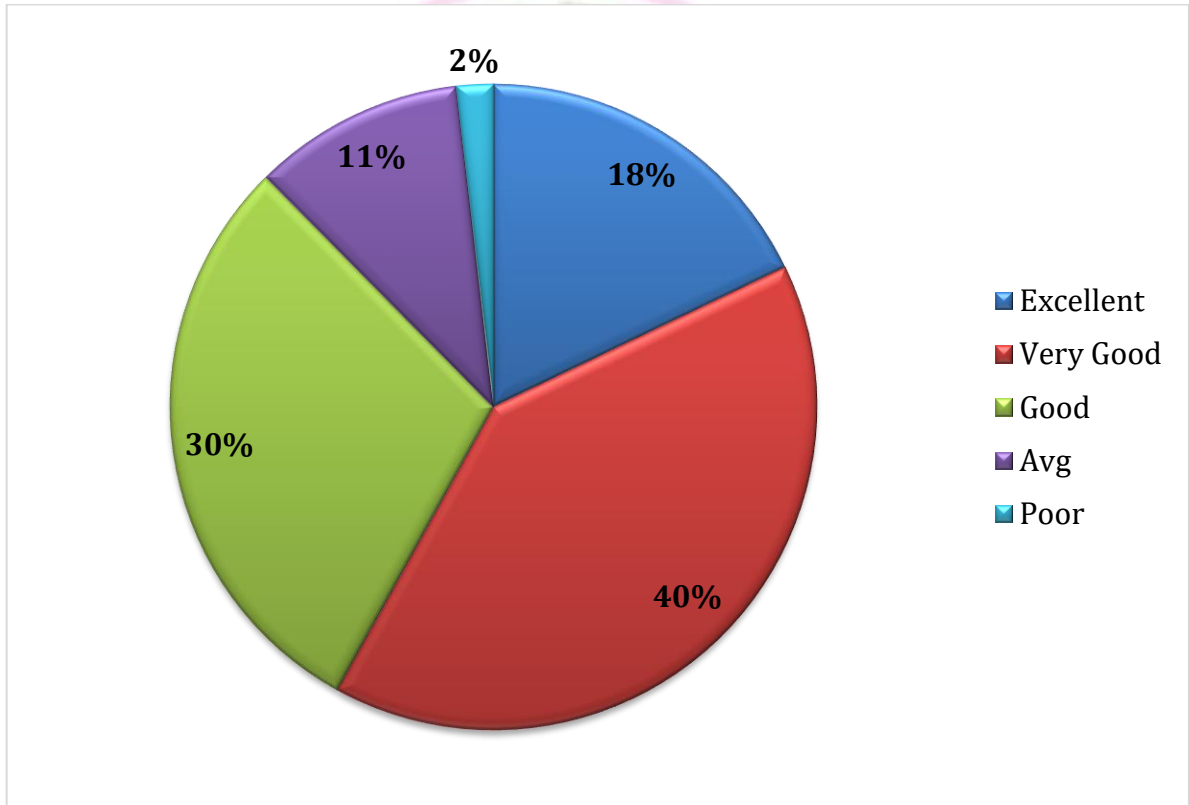

GOVT. POSTGRADUATE COLLEGE, GUNA

Affiliated to Jiwaji University, Gwalior (M.P.)

Phone No.: 07542-251641

Email : hepgcgun@mp.gov.in

Website : <https://pgcollegeguna.in/>

1. Admission process of the College