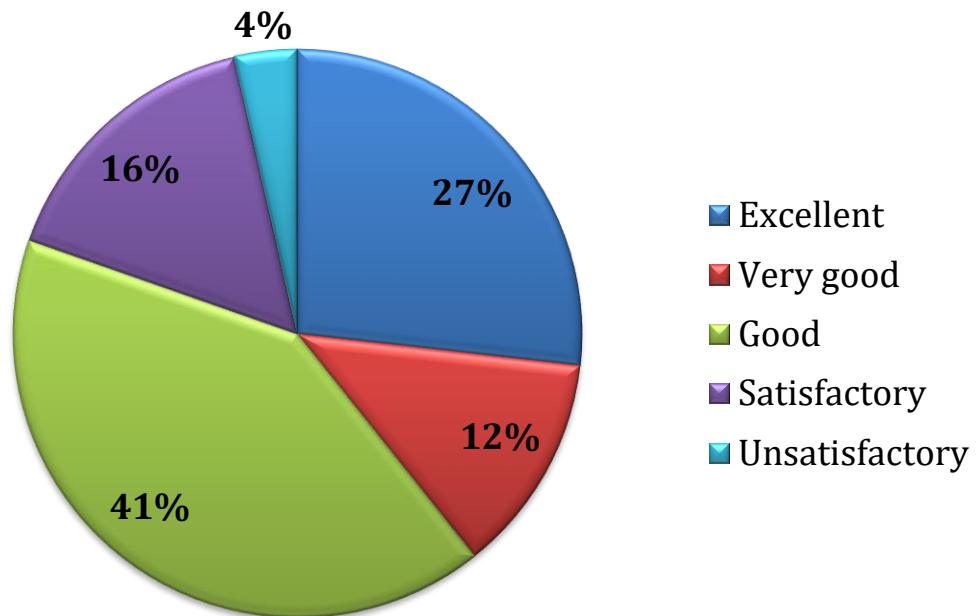

GOVT. POSTGRADUATE COLLEGE, GUNA

Affiliated to Jiwaji University, Gwalior (M.P.)

Phone No.: 07542-251641

Email : hepgcguna@mp.gov.in

Website : <https://pgcollegeguna.in/>

7. The syllabus is need based.