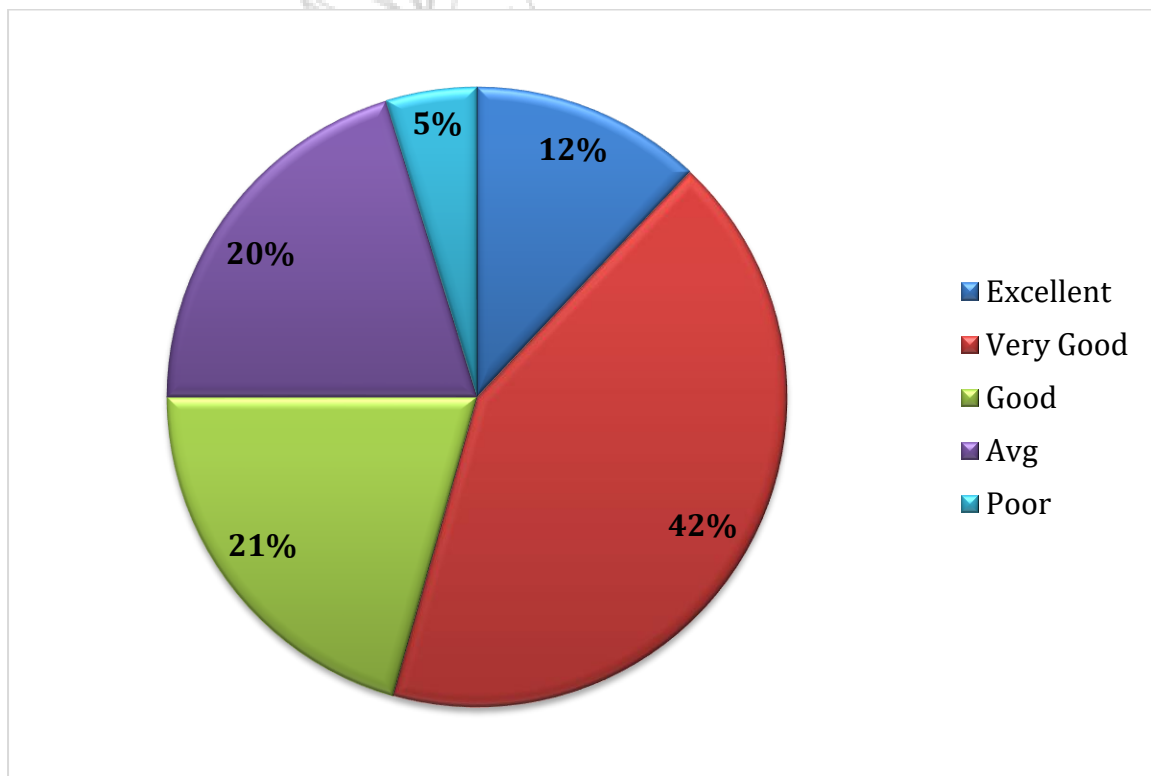

2. Infrastructure and Practical Labs of the College