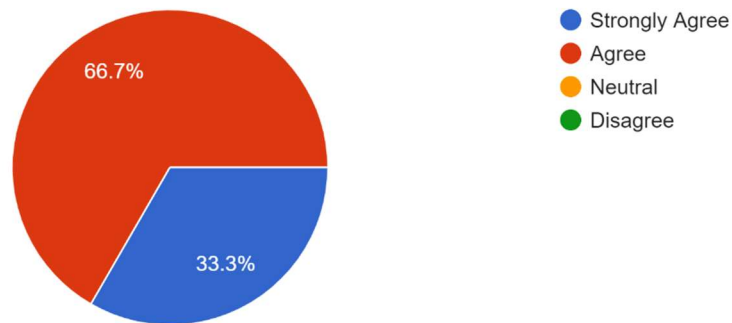

2. Sufficient number of co-curricular activities were arranged during my study period.

6 responses