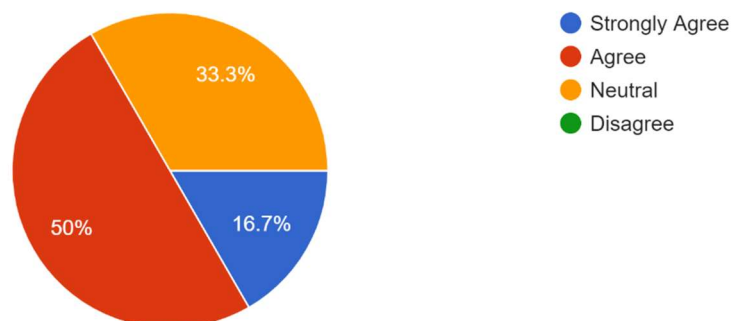

Email : hegpgcgun@mp.gov.in

Website : <https://pgcollegeguna.in/>

3. The institute-industry tie-ups were useful for me.

6 responses

4. The institute/faculty helped me in placement/ higher education.

6 responses