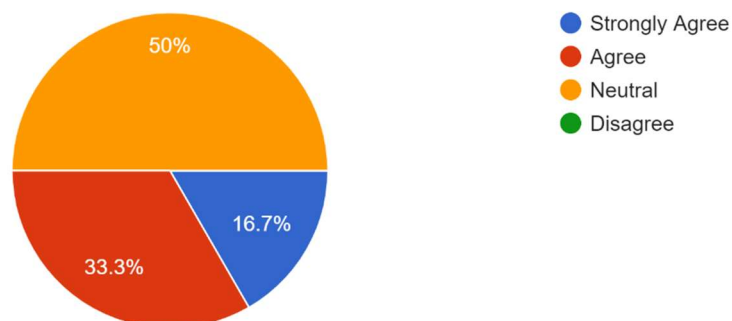

GOVT. POSTGRADUATE COLLEGE, GUNA

Affiliated to Jiwaji University, Gwalior (M.P.)

Phone No.: 07542-251641

Email : hegpgcgun@mp.gov.in

Website : <https://pgcollegeguna.in/>

1. The curriculum and syllabus content were appropriate for my placement/higher education.

6 responses

2. Sufficient number of co-curricular activities were arranged during my study period.

6 responses