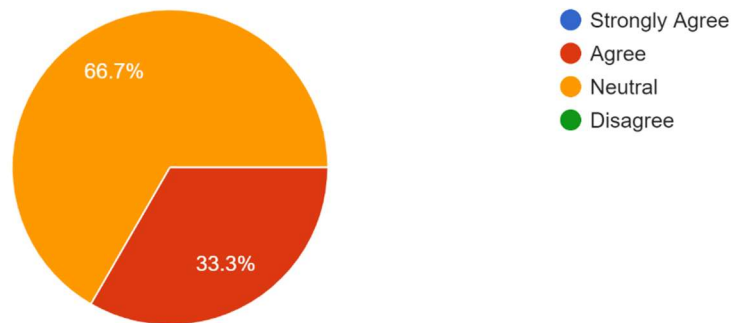

4. The institute/faculty helped me in placement/ higher education.

6 responses