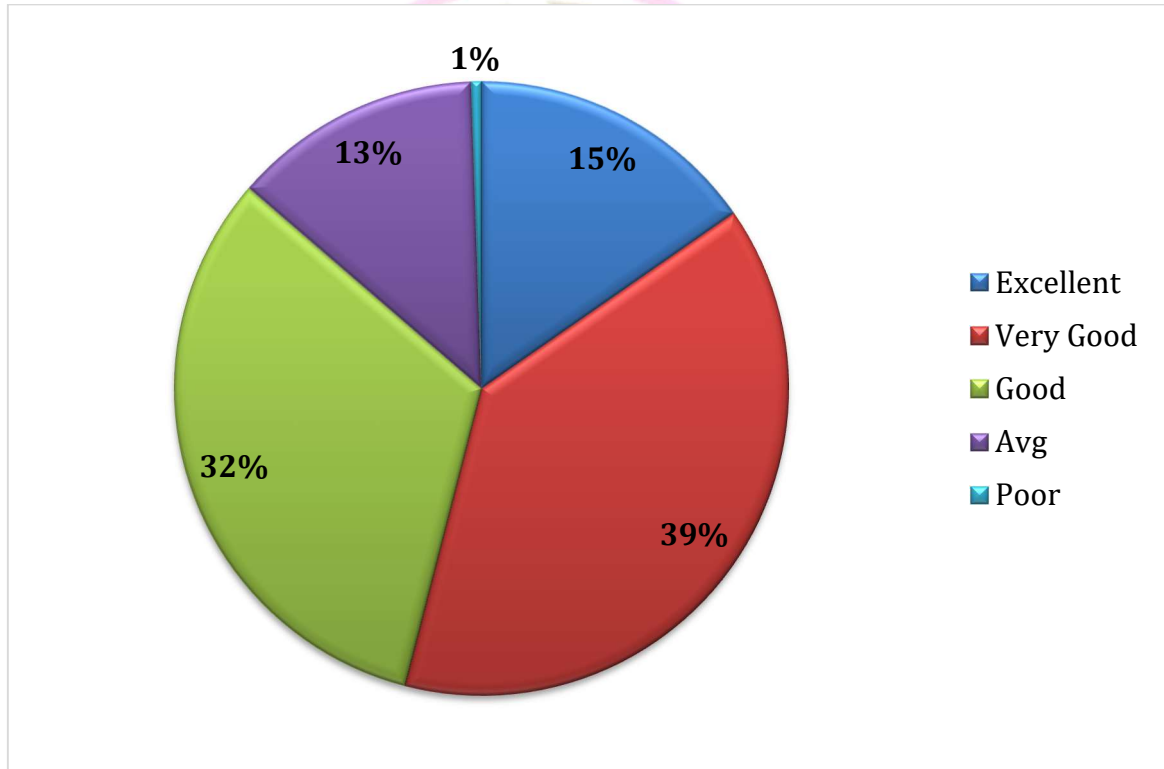

5. Sports activities and Cultural Programmes in College

6. Counselling and guidance process of college

GOVT. POSTGRADUATE COLLEGE, GUNA

Affiliated to Jiwaji University, Gwalior (M.P.)

Phone No.: 07542-251641