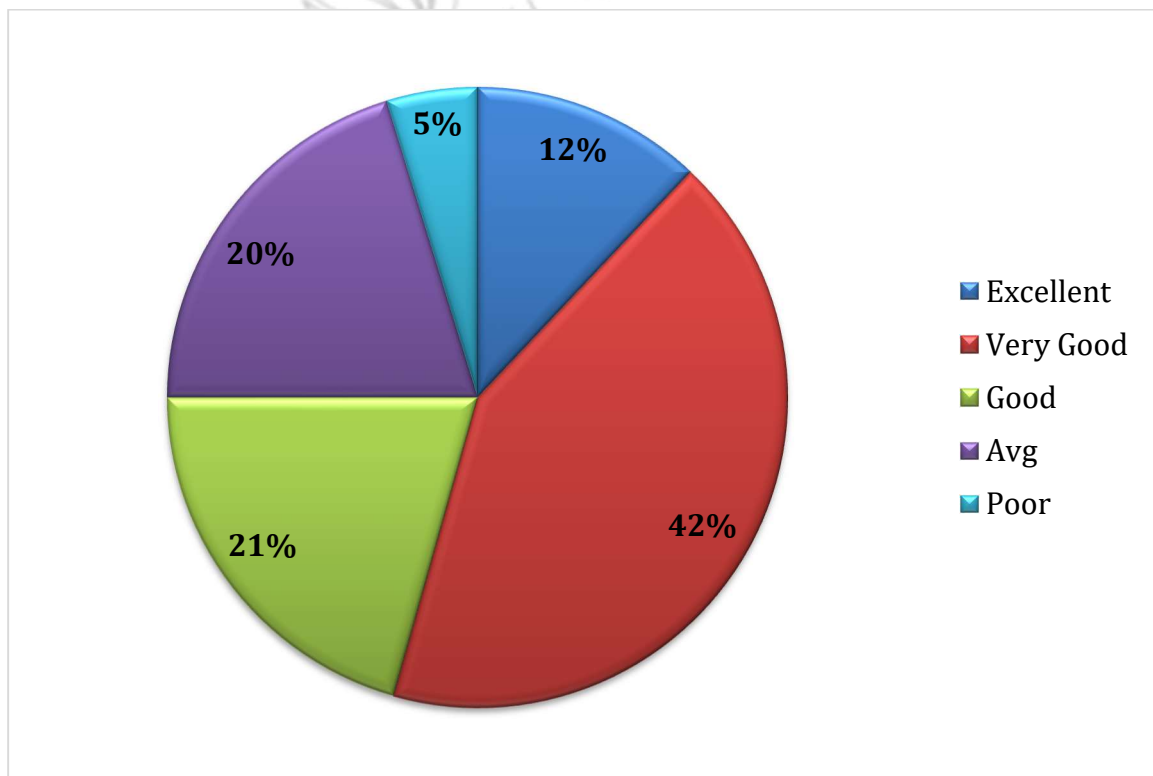

2. Infrastructure and Practical Labs of the College