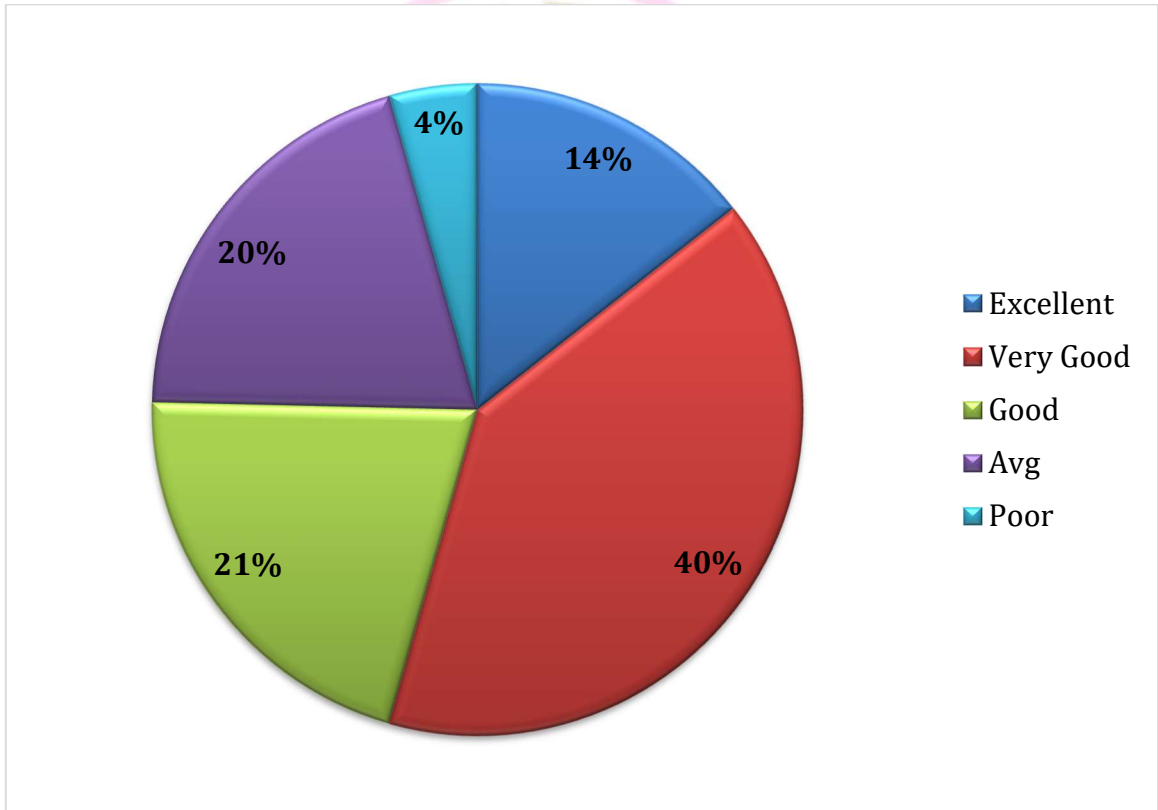

GOVT. POSTGRADUATE COLLEGE, GUNA

Affiliated to Jiwaji University, Gwalior (M.P.)

Phone No.: 07542-251641

Email : hepgcguna@mp.gov.in

Website : <https://pgcollegeguna.in/>

7. Use of information and communication technology in college