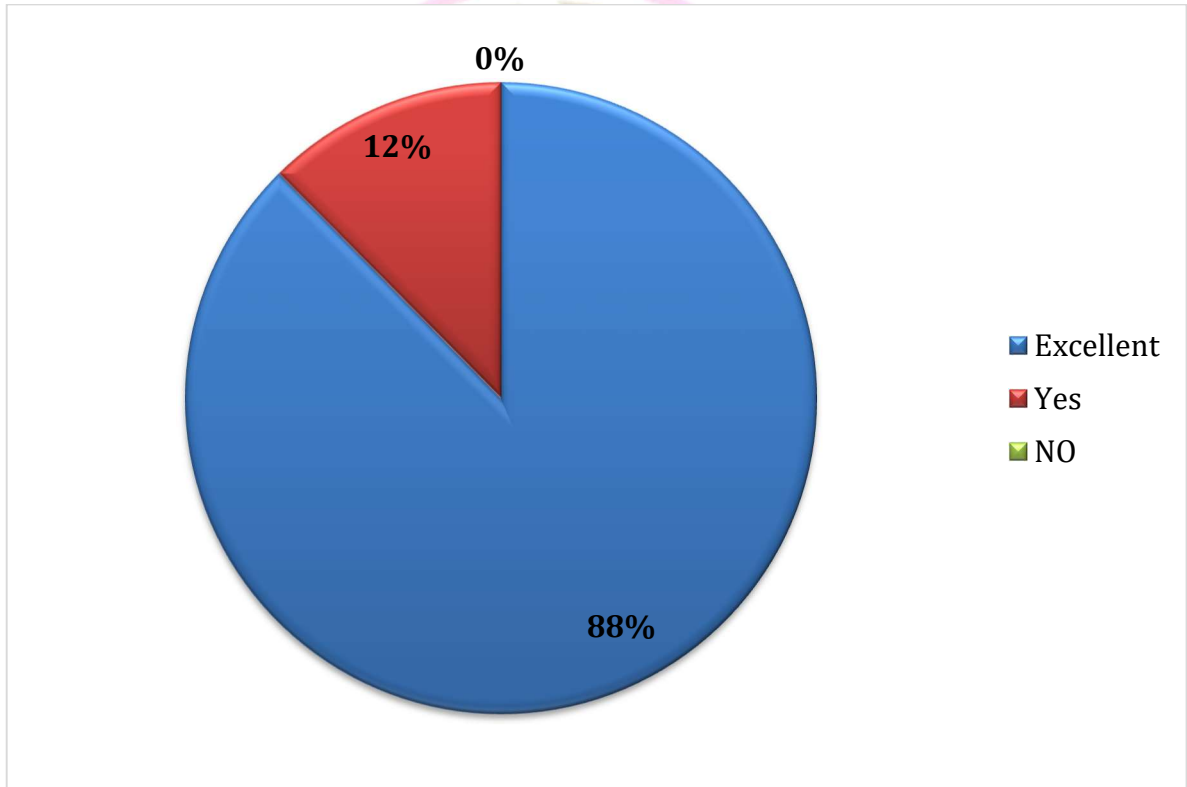

Affiliated to Jiwaji University, Gwalior (M.P.)

Phone No.: 07542-251641

Email : hegpgcgun@mp.gov.in

Website : <https://pgcollegeguna.in/>

9. Examination process of College

10. Placement process in college