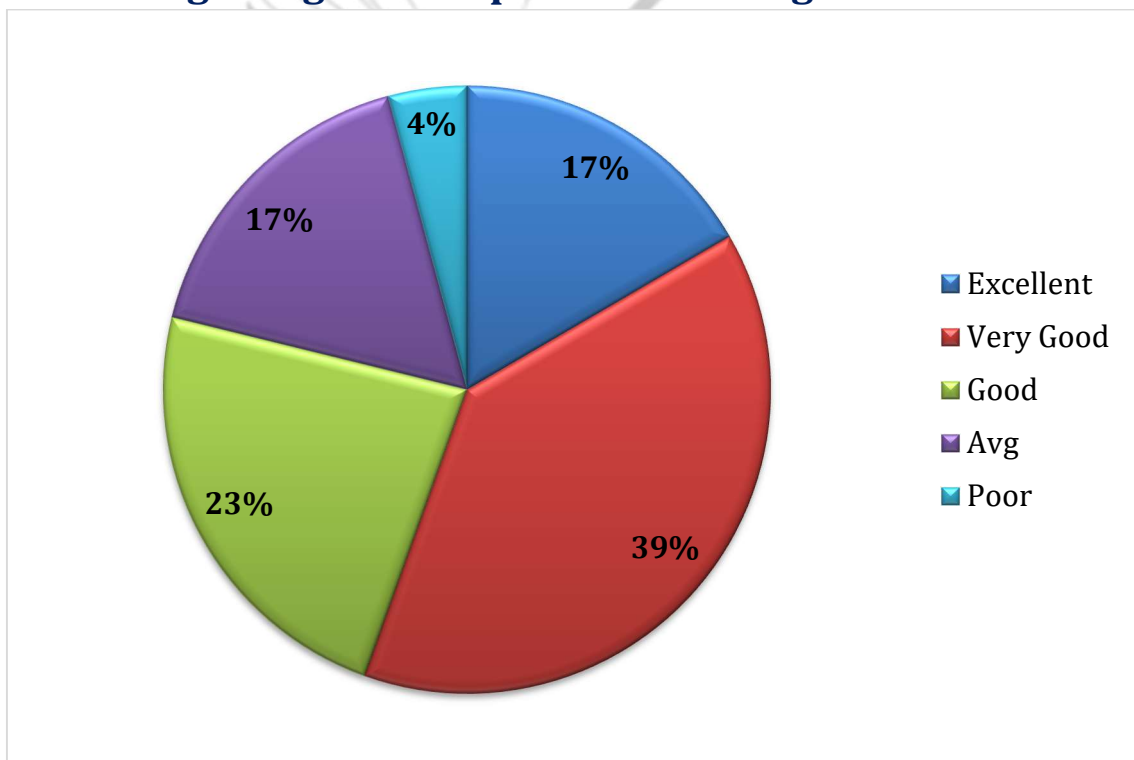

5. Sports activities and Cultural Programmes in College

6. Counselling and guidance process of college

GOVT. POSTGRADUATE COLLEGE, GUNA

Affiliated to Jiwaji University, Gwalior (M.P.)

Phone No.: 07542-251641