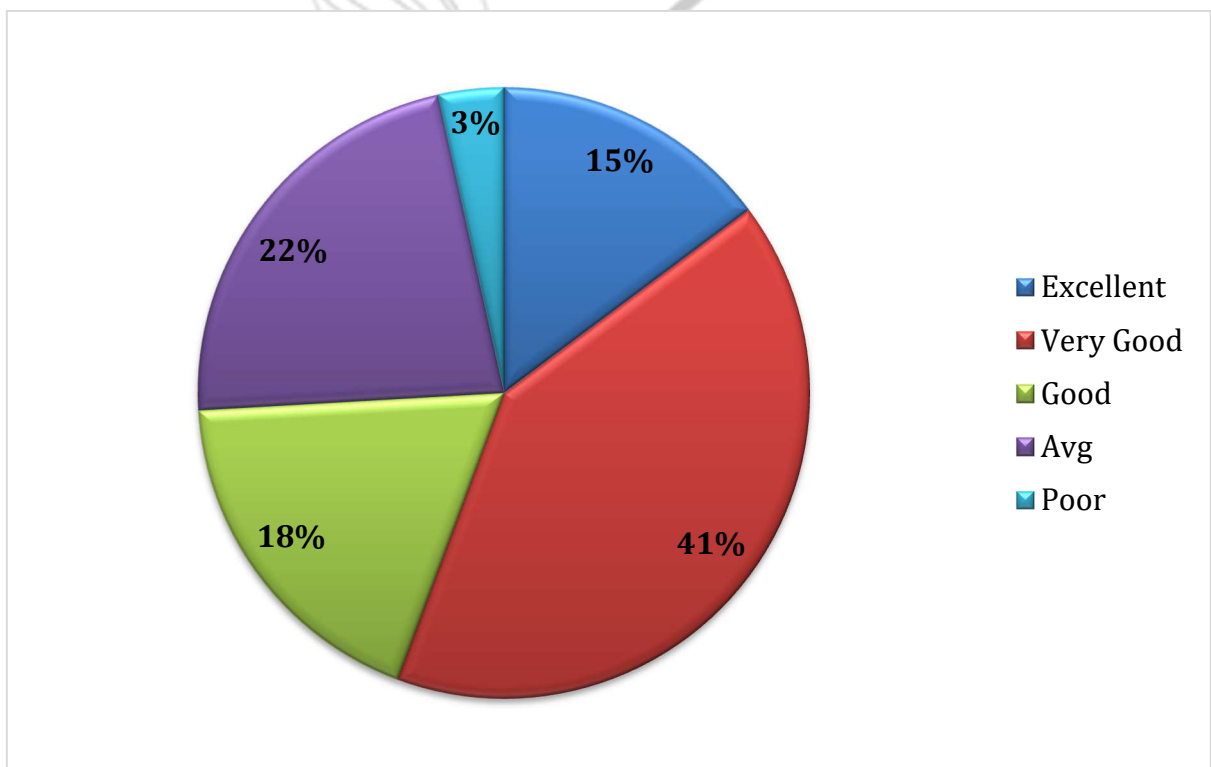

4. Other facilities of the College