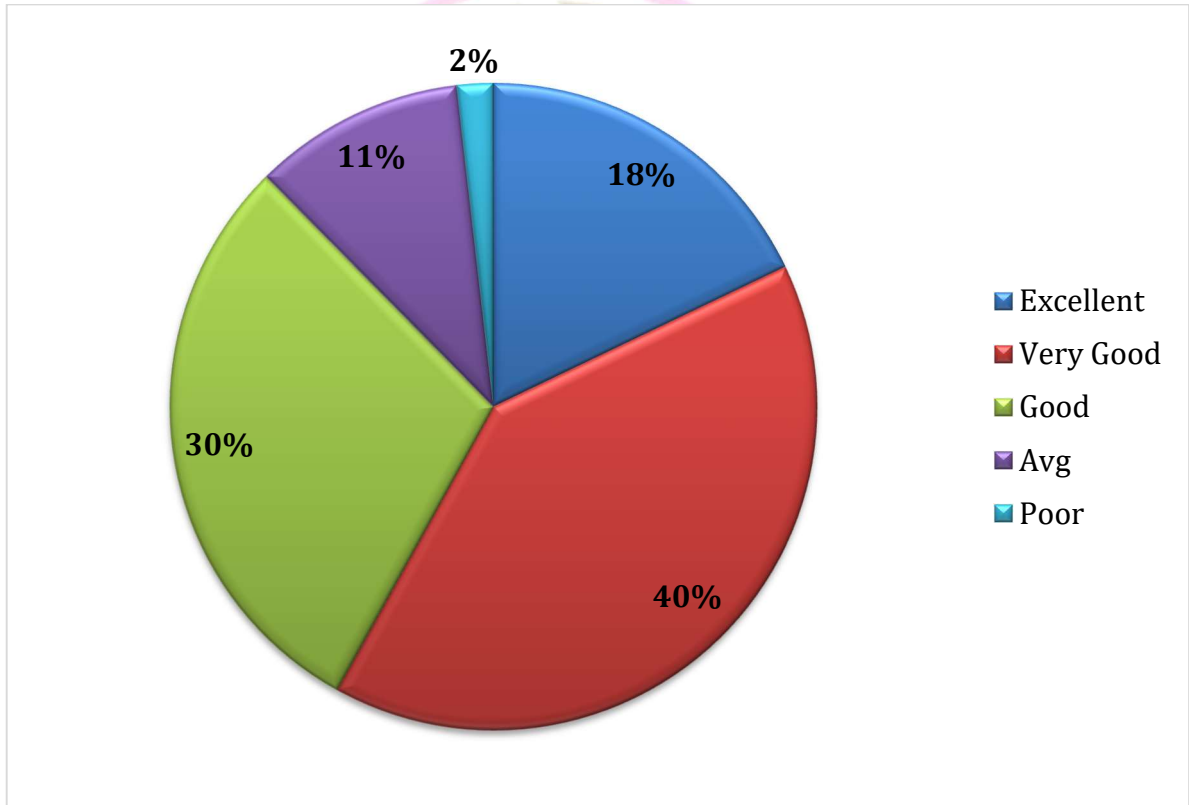

GOVT. POSTGRADUATE COLLEGE, GUNA

Affiliated to Jiwaji University, Gwalior (M.P.)

Phone No.: 07542-251641

Email : hepgcgun@mp.gov.in

Website : <https://pgcollegeguna.in/>

1. Admission process of the College