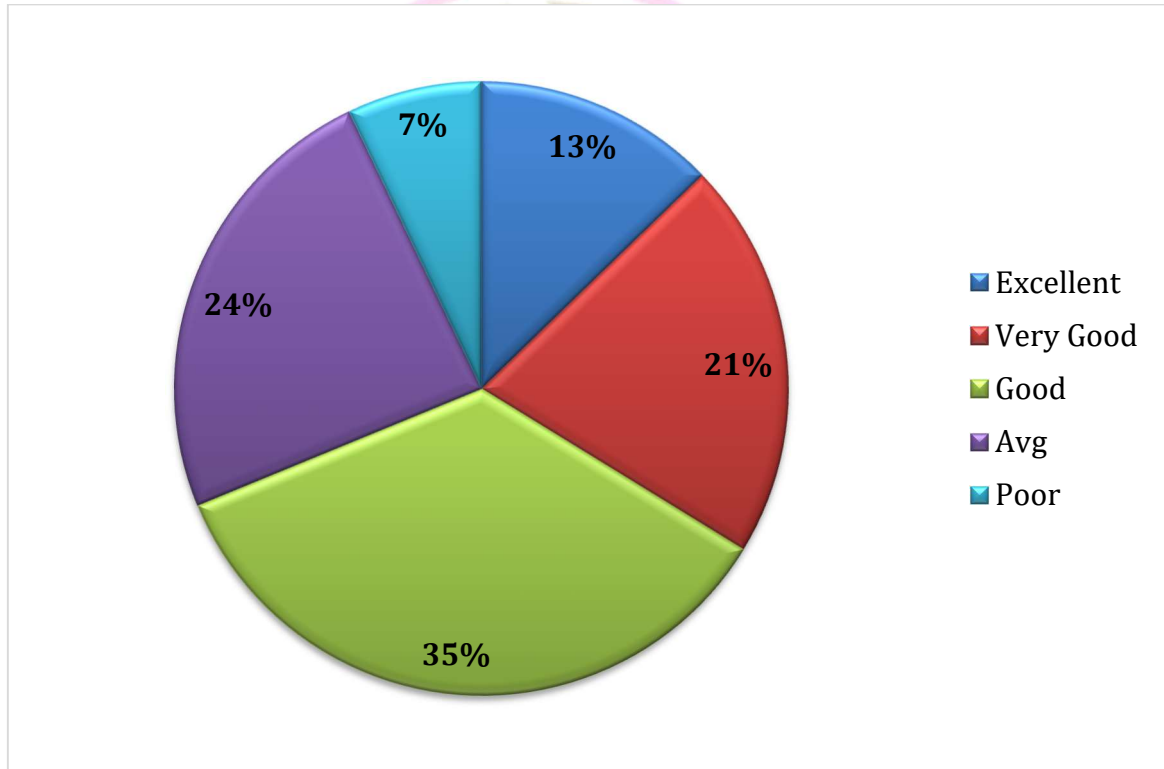

GOVT. POSTGRADUATE COLLEGE, GUNA

Affiliated to Jiwaji University, Gwalior (M.P.)

Phone No.: 07542-251641

Email : hepgcgun@mp.gov.in

Website : <https://pgcollegeguna.in/>

3. Library of the College