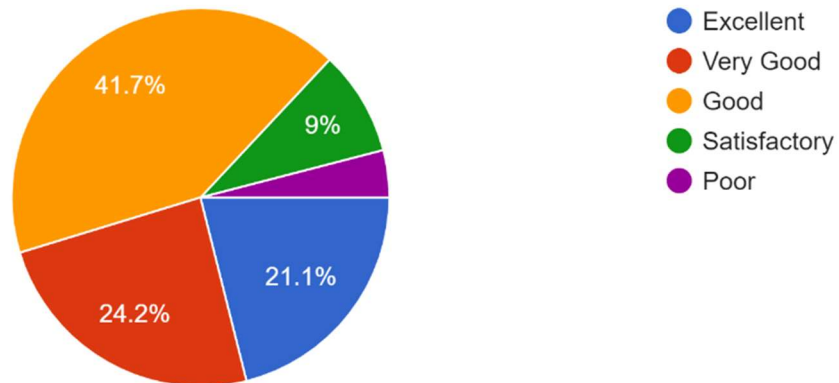

GOVT. POSTGRADUATE COLLEGE, GUNA

Affiliated to Jiwaji University, Gwalior (M.P.)

Phone No.: 07542-251641

Email : hepgcgun@mp.gov.in

Website : <https://pgcollegeguna.in/>

1. Admission process of the College.

223 responses