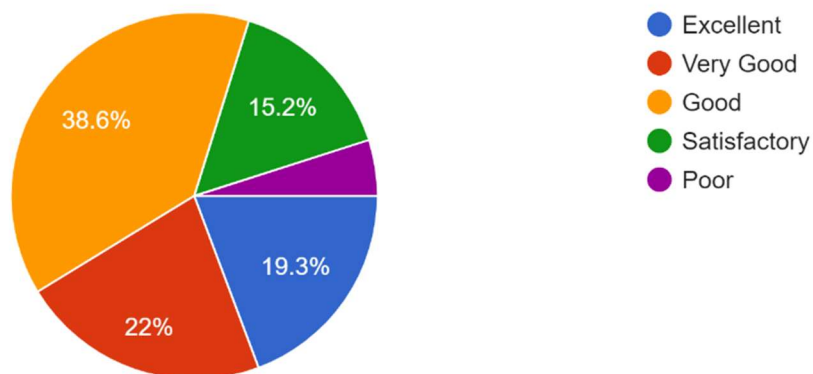

Website : <https://pgcollegeguna.in/>

3. Overall personality development of your ward in the institute.

223 responses

4. Teaching standard at this institute.

223 responses

GOVT. POSTGRADUATE COLLEGE, GUNA

Affiliated to Jiwaji University, Gwalior (M.P.)