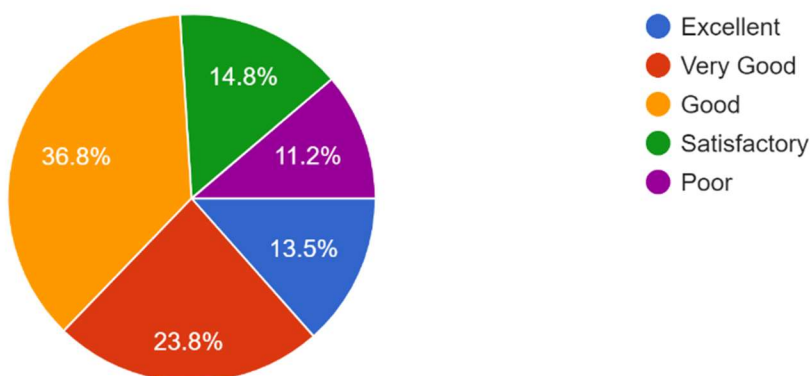

6. Overall Infrastructure and Practical Labs of the College.

223 responses