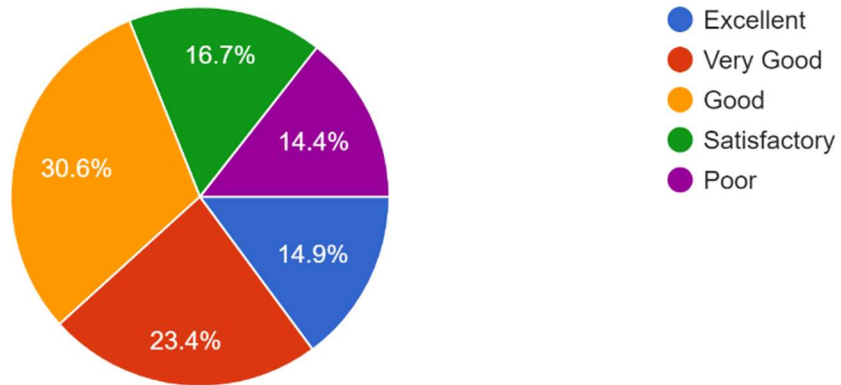

GOVT. POSTGRADUATE COLLEGE, GUNA

Affiliated to Jiwaji University, Gwalior (M.P.)

Phone No.: 07542-251641

Email : hepgcguna@mp.gov.in

Website : <https://pgcollegeguna.in/>

7. Library of the College

222 responses