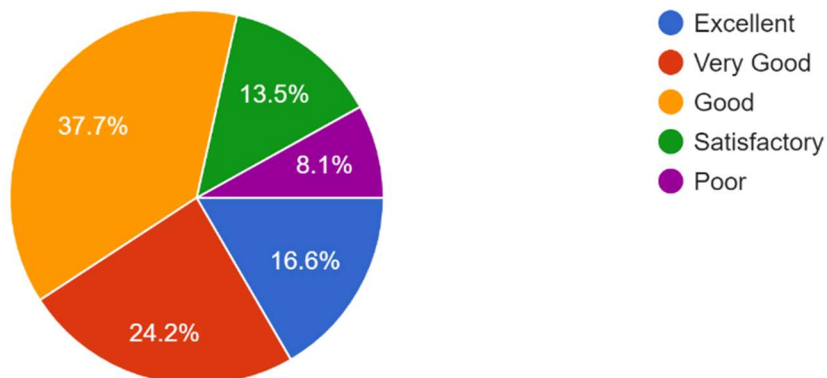

Phone No.: 07542-251641

Email : hepgcgun@mp.gov.in

Website : <https://pgcollegeguna.in/>

5. Teacher's approach towards the students.

223 responses

6. Overall Infrastructure and Practical Labs of the College.