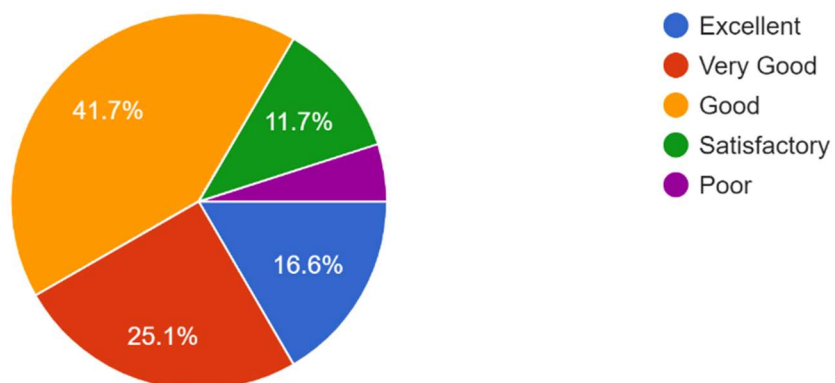

2. Overall academic programme of your ward in the institute.

223 responses