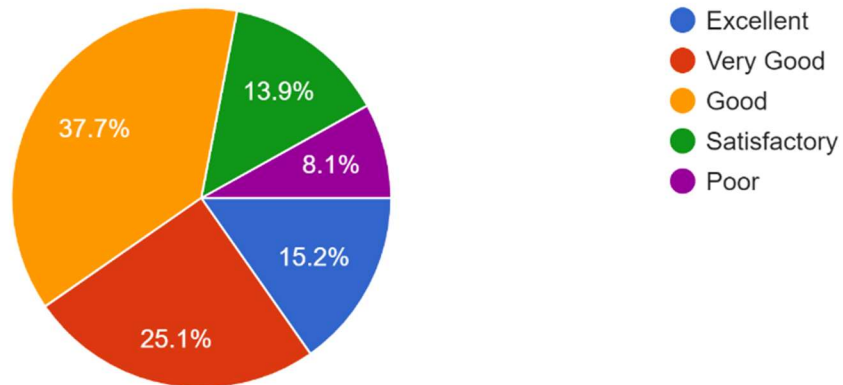

GOVT. POSTGRADUATE COLLEGE, GUNA

Affiliated to Jiwaji University, Gwalior (M.P.)

Phone No.: 07542-251641

Email : hepgcgun@mp.gov.in

Website : <https://pgcollegeguna.in/>

3. Overall personality development of your ward in the institute.

223 responses