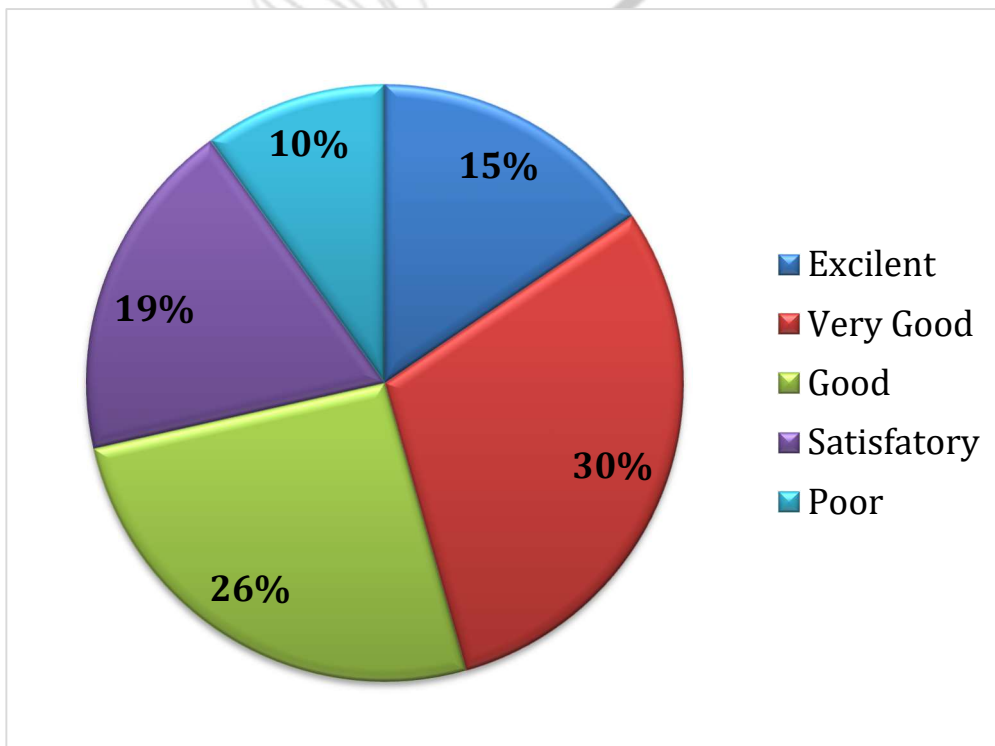

4. Course outcomes are well defined