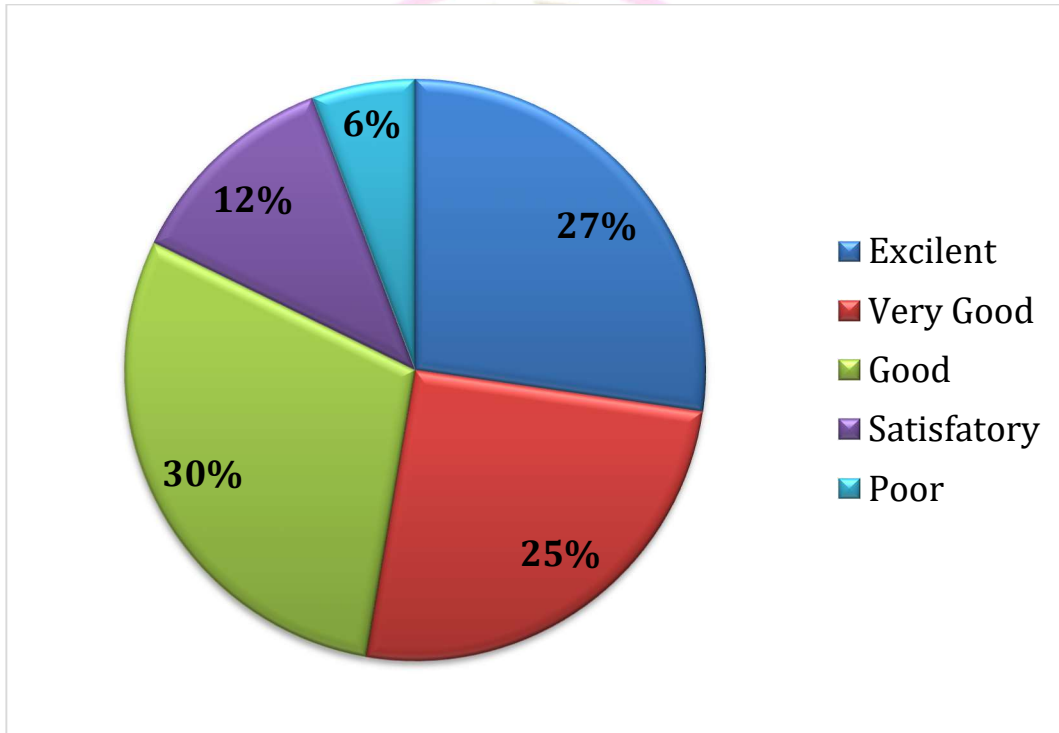

GOVT. POSTGRADUATE COLLEGE, GUNA

Affiliated to Jiwaji University, Gwalior (M.P.)

Phone No.: 07542-251641

Email : hepgcguna@mp.gov.in

Website : <https://pgcollegeguna.in/>

1. Content of the course