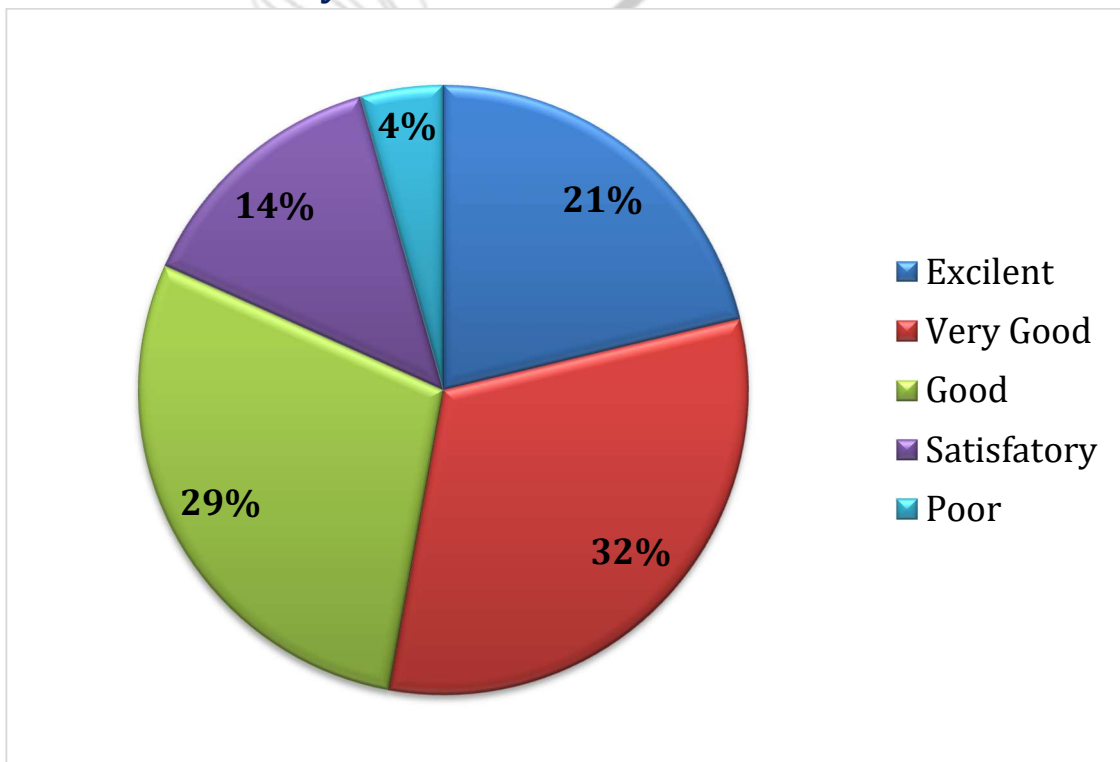

2. Distribution of syllabus in units