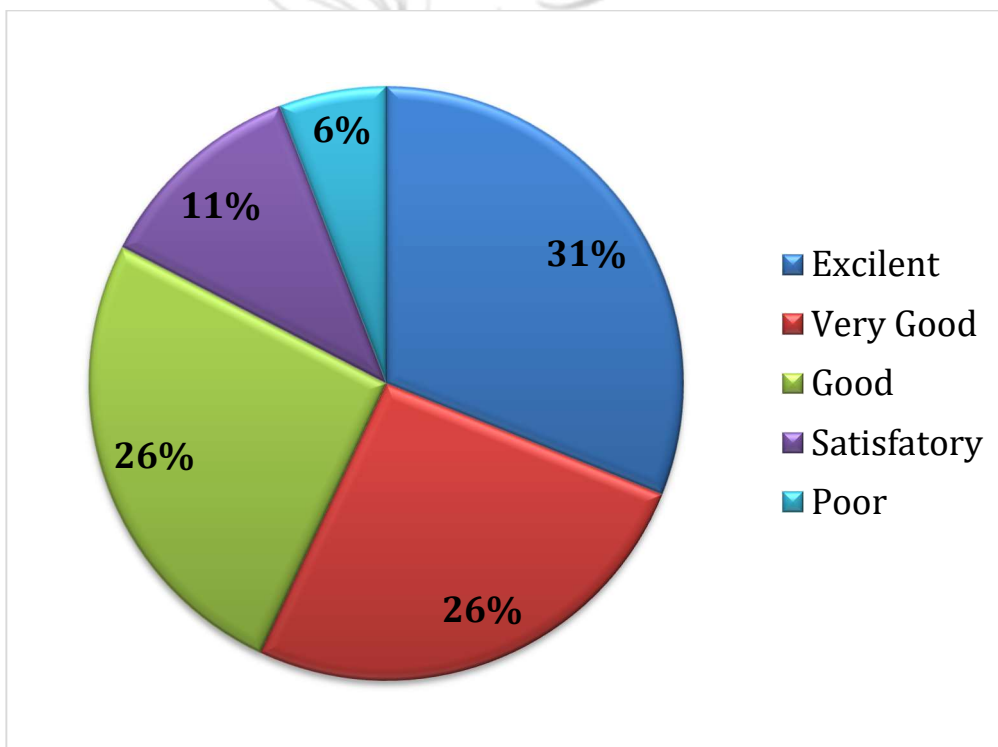

8. The course/syllabus increased my knowledge in subject area.