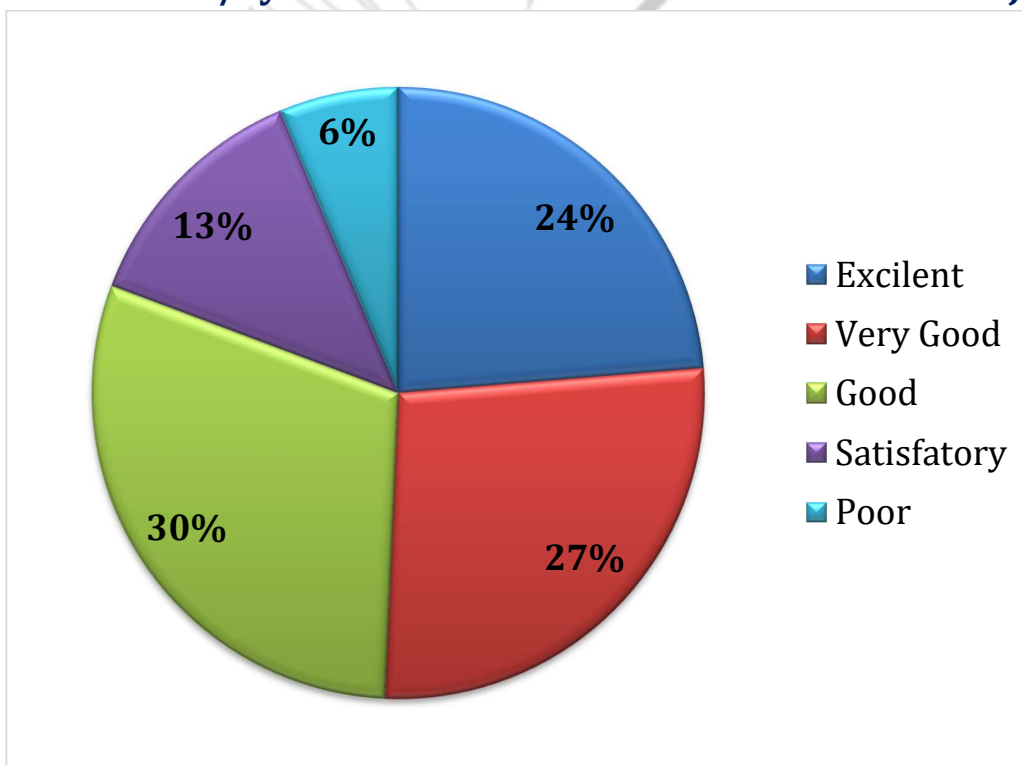

6. The course/syllabus has made me interested in subject area