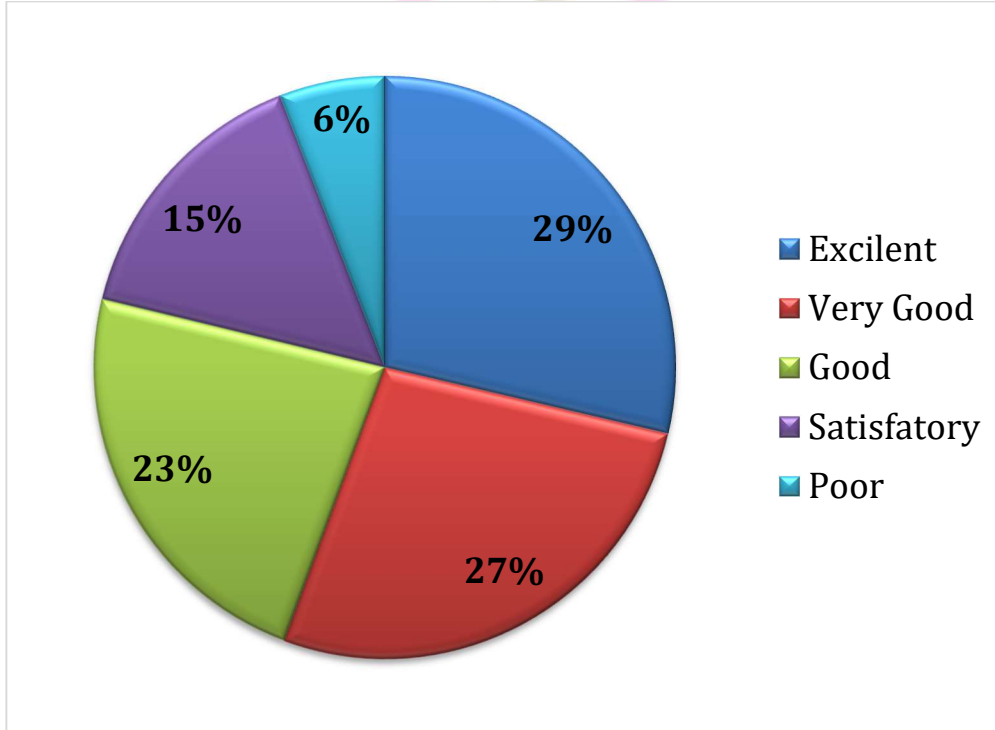

GOVT. POSTGRADUATE COLLEGE, GUNA

Affiliated to Jiwaji University, Gwalior (M.P.)

Phone No.: 07542-251641

Email : hepgcguna@mp.gov.in

Website : <https://pgcollegeguna.in/>

3. Aims and objective of course