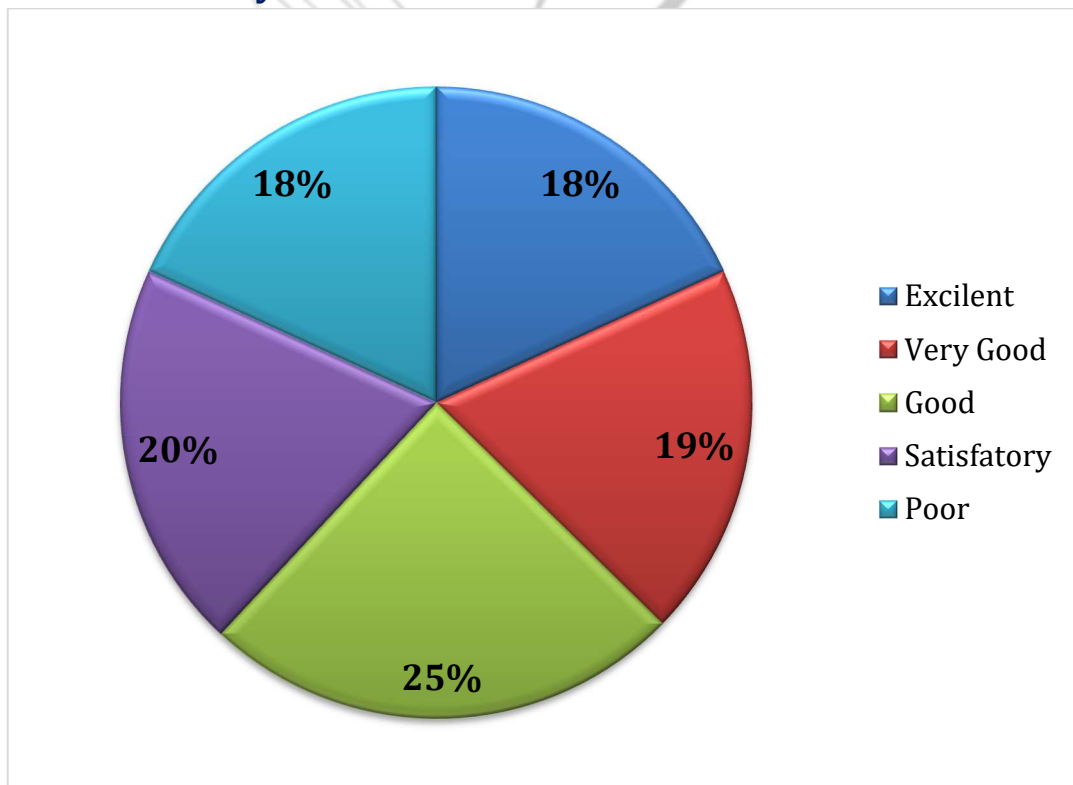

Email : hegpgcgun@mp.gov.in

Website : <https://pgcollegeguna.in/>

9. Extent of syllabus covered in class is satisfactory

10. Size of syllabus in terms of load on students

GOVT. POSTGRADUATE COLLEGE, GUNA

Affiliated to Jiwaji University, Gwalior (M.P.)