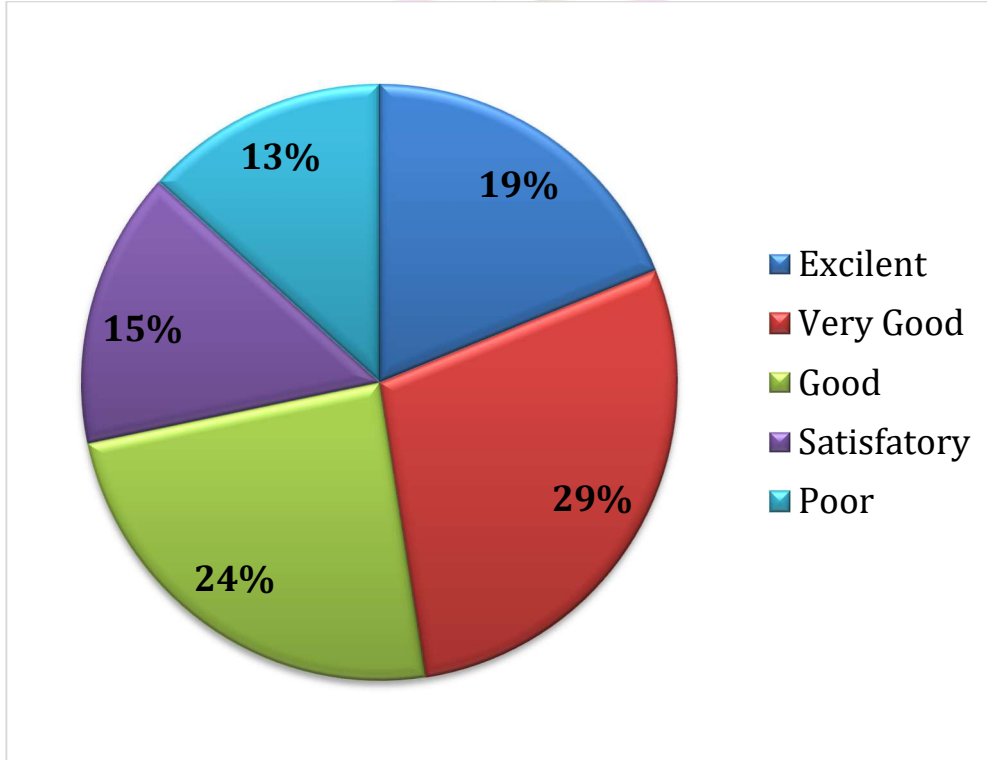

GOVT. POSTGRADUATE COLLEGE, GUNA

Affiliated to Jiwaji University, Gwalior (M.P.)

Phone No.: 07542-251641

Email : hegpgcgun@mp.gov.in

Website : <https://pgcollegeguna.in/>

7. Course content is followed by reference material