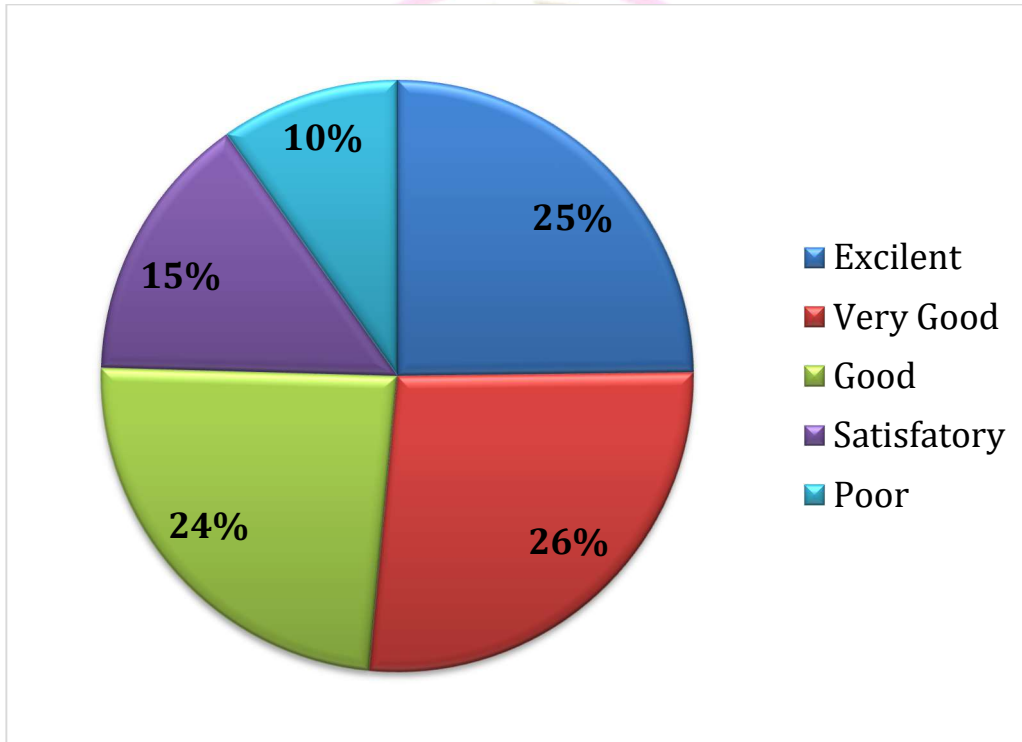

GOVT. POSTGRADUATE COLLEGE, GUNA

Affiliated to Jiwaji University, Gwalior (M.P.)

Phone No.: 07542-251641

Email : hegpgcgun@mp.gov.in

Website : <https://pgcollegeguna.in/>

9. Extent of syllabus covered in class is satisfactory