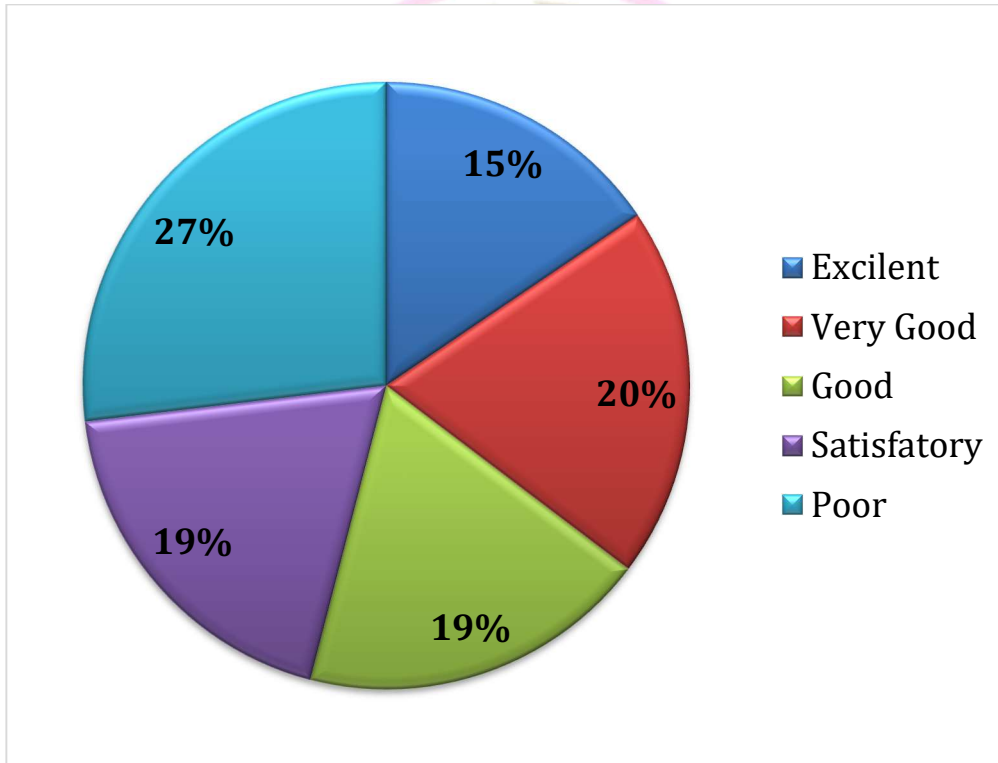

GOVT. POSTGRADUATE COLLEGE, GUNA

Affiliated to Jiwaji University, Gwalior (M.P.)

Phone No.: 07542-251641

Email : hepgcguna@mp.gov.in

Website : <https://pgcollegeguna.in/>

5. Books available in the library are sufficient