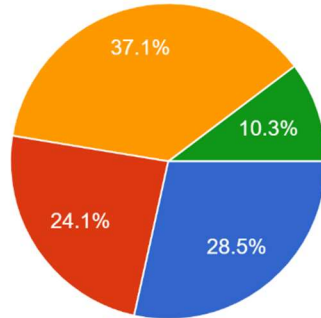

GOVT. POSTGRADUATE COLLEGE, GUNA

Affiliated to Jiwaji University, Gwalior (M.P.)

Phone No.: 07542-251641

Email : hepgpgcgun@mp.gov.in

Website : <https://pgcollegeguna.in/>

3. पाठ्यक्रम की विषय सामग्री ने ज्ञान में वृद्धि की है। (The course/syllabus is increased your knowledge in the subject area.)

10,711 responses

- उत्कृष्ट (Excellent)
- अतिउत्तम (Very Good)
- उत्तम (Good)
- संतोषजनक (Satisfactory)