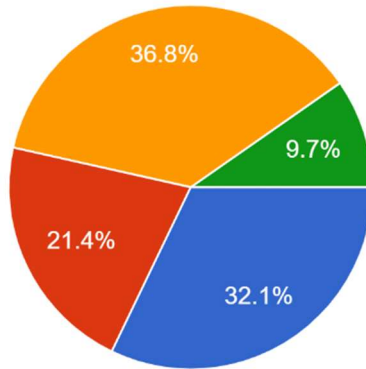

GOVT. POSTGRADUATE COLLEGE, GUNA

Affiliated to Jiwaji University, Gwalior (M.P.)

Phone No.: 07542-251641

Email : hepgcgun@mp.gov.in

Website : <https://pgcollegeguna.in/>

1. पाठ्यक्रम की विषय सामग्री (Content of the course)

10,711 responses

- उत्कृष्ट (Excellent)
- अतिउत्तम (Very Good)
- उत्तम (Good)
- संतोषजनक (Satisfactory)