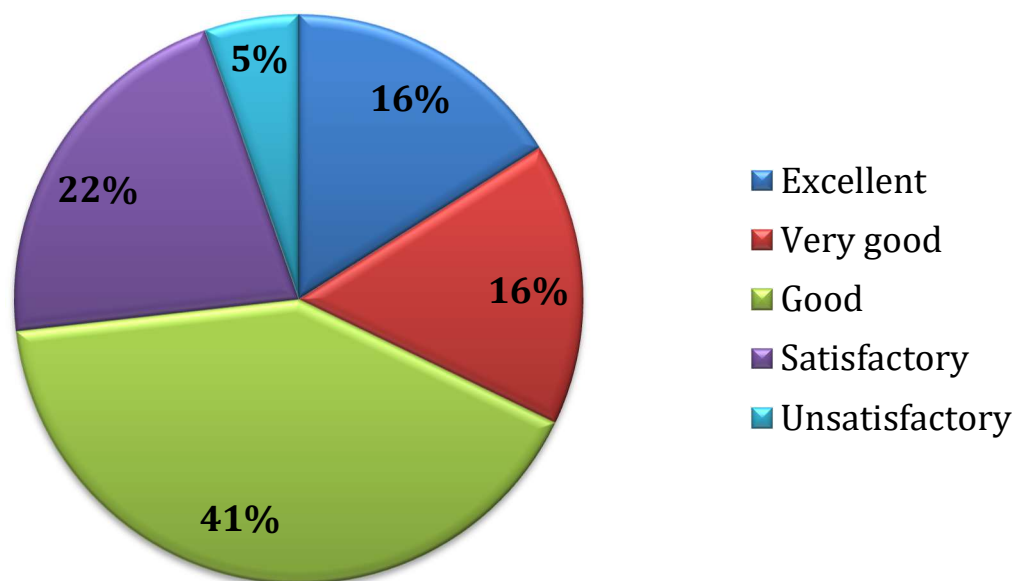

4. The course of studies comes sufficient number of optional papers.