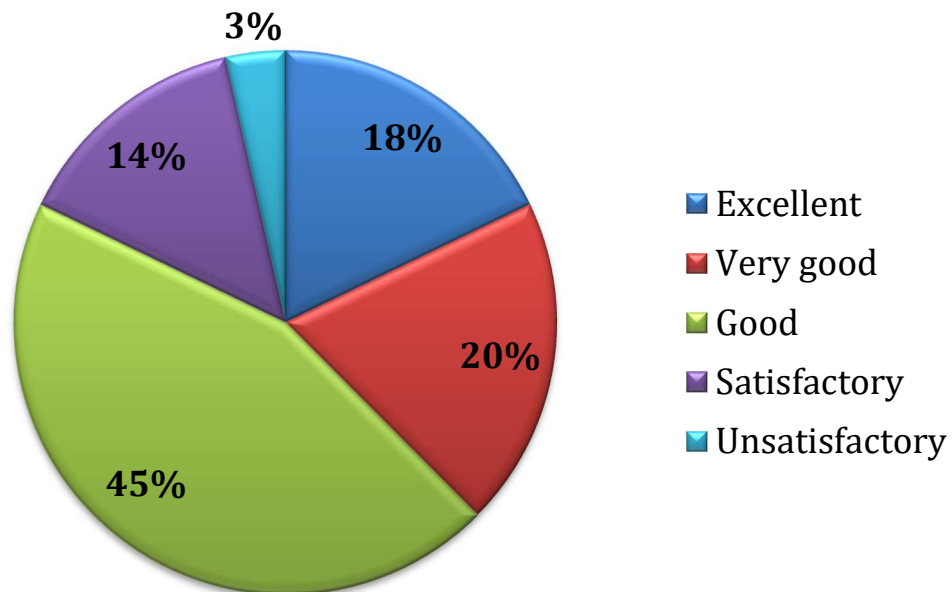

GOVT. POSTGRADUATE COLLEGE, GUNA

Affiliated to Jiwaji University, Gwalior (M.P.)

Phone No.: 07542-251641

Email : hegpgcgun@mp.gov.in

Website : <https://pgcollegeguna.in/>

5. The syllabi have made interested in the subject area.