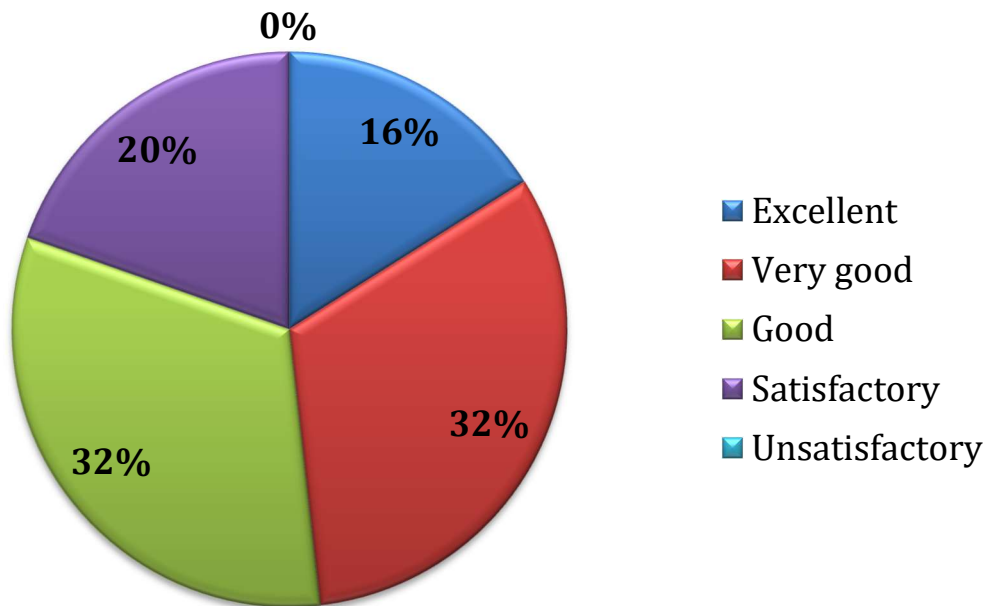

GOVT. POSTGRADUATE COLLEGE, GUNA

Affiliated to Jiwaji University, Gwalior (M.P.)

Phone No.: 07542-251641

Email : hepgcguna@mp.gov.in

Website : <https://pgcollegeguna.in/>

3. Distribution of syllabus in units is satisfactory.