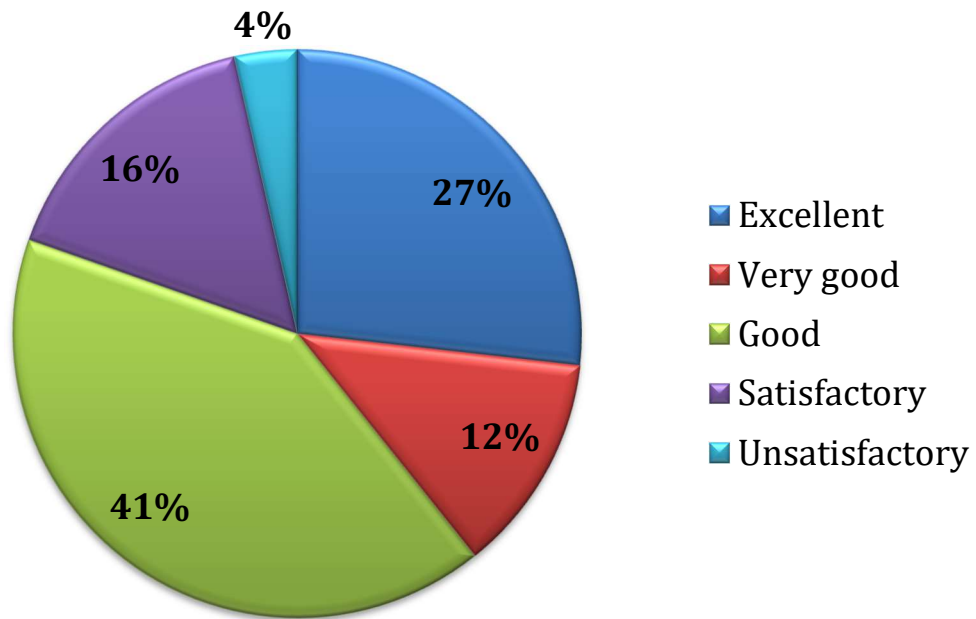

GOVT. POSTGRADUATE COLLEGE, GUNA

Affiliated to Jiwaji University, Gwalior (M.P.)

Phone No.: 07542-251641

Email : hepgcguna@mp.gov.in

Website : <https://pgcollegeguna.in/>

7. The syllabus is need based.

8. Course outcomes are well defined.