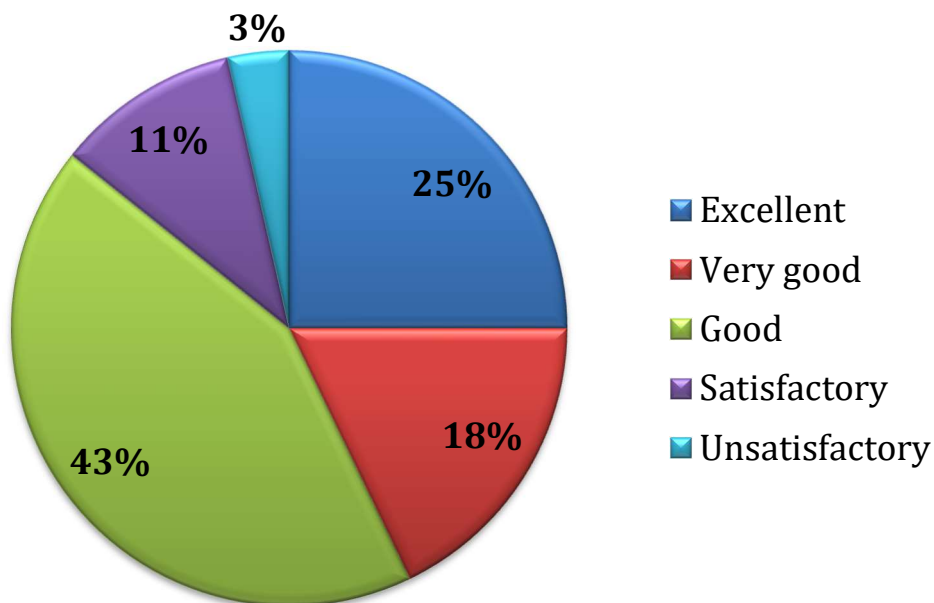

2. Aims and objectives of the syllabi are clear and well defined.