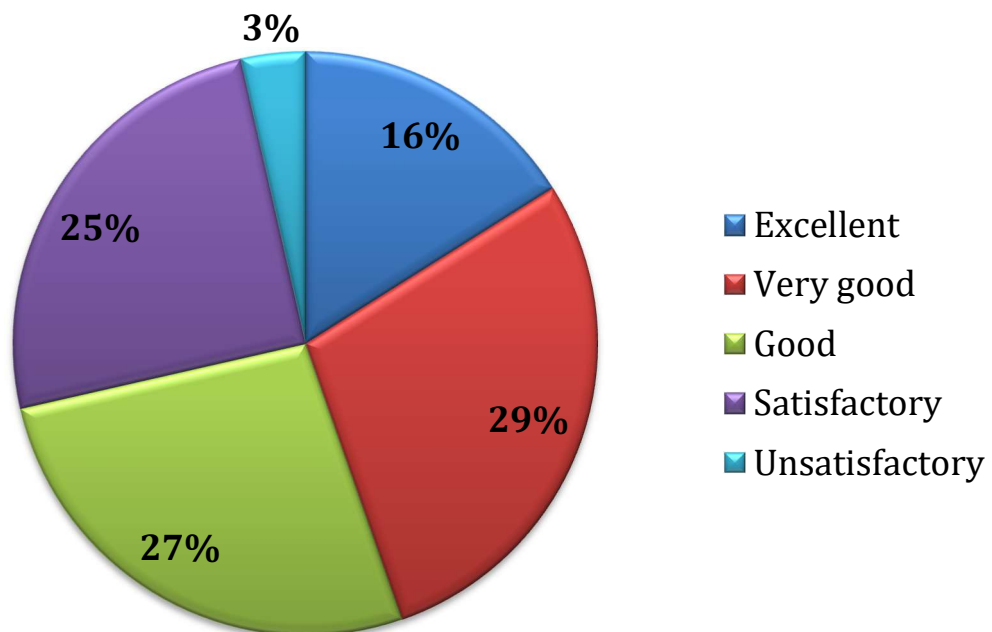

GOVT. POSTGRADUATE COLLEGE, GUNA

Affiliated to Jiwaji University, Gwalior (M.P.)

Phone No.: 07542-251641

Email : hepgcguna@mp.gov.in

Website : <https://pgcollegeguna.in/>

7. The syllabus is need based.

8. Course outcomes are well defined.