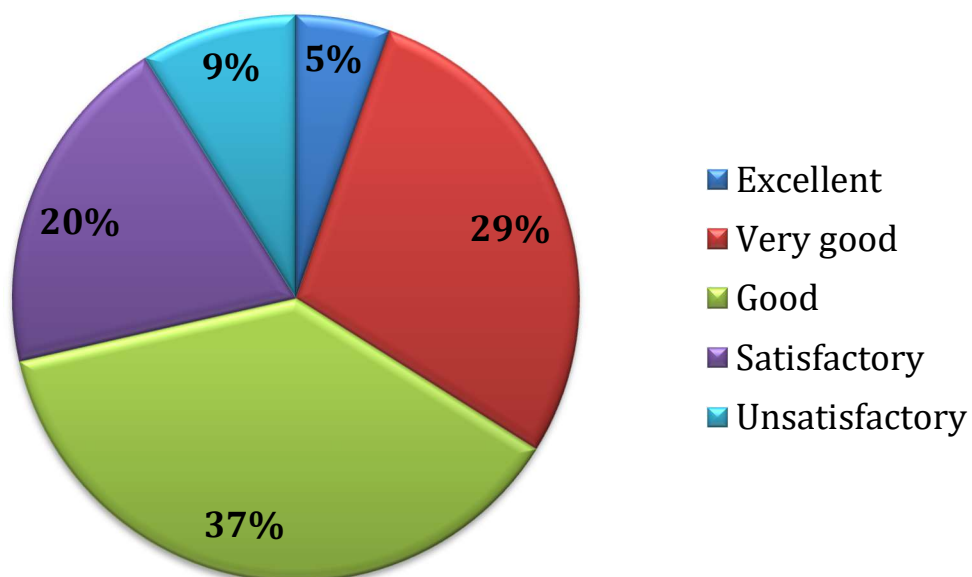

Phone No.: 07542-251641

Email : hegpgcgun@mp.gov.in

Website : <https://pgcollegeguna.in/>

5. The syllabi have made interested in the subject area.

6. The system for designing and developing the curriculum is effective.