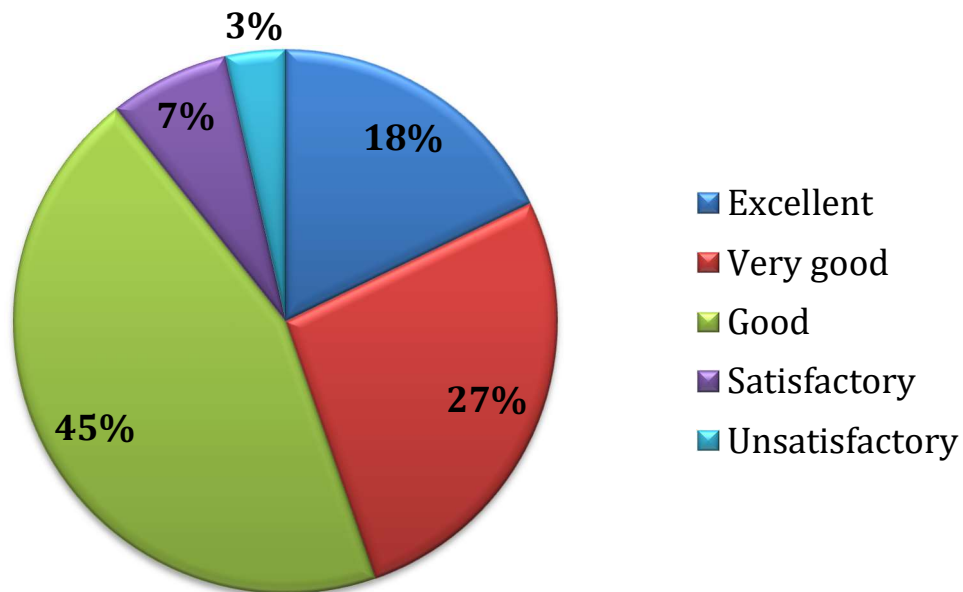

GOVT. POSTGRADUATE COLLEGE, GUNA

Affiliated to Jiwaji University, Gwalior (M.P.)

Phone No.: 07542-251641

Email : hepgcgun@mp.gov.in

Website : <https://pgcollegeguna.in/>

1. Syllabus is well organized and suitable to the programme.